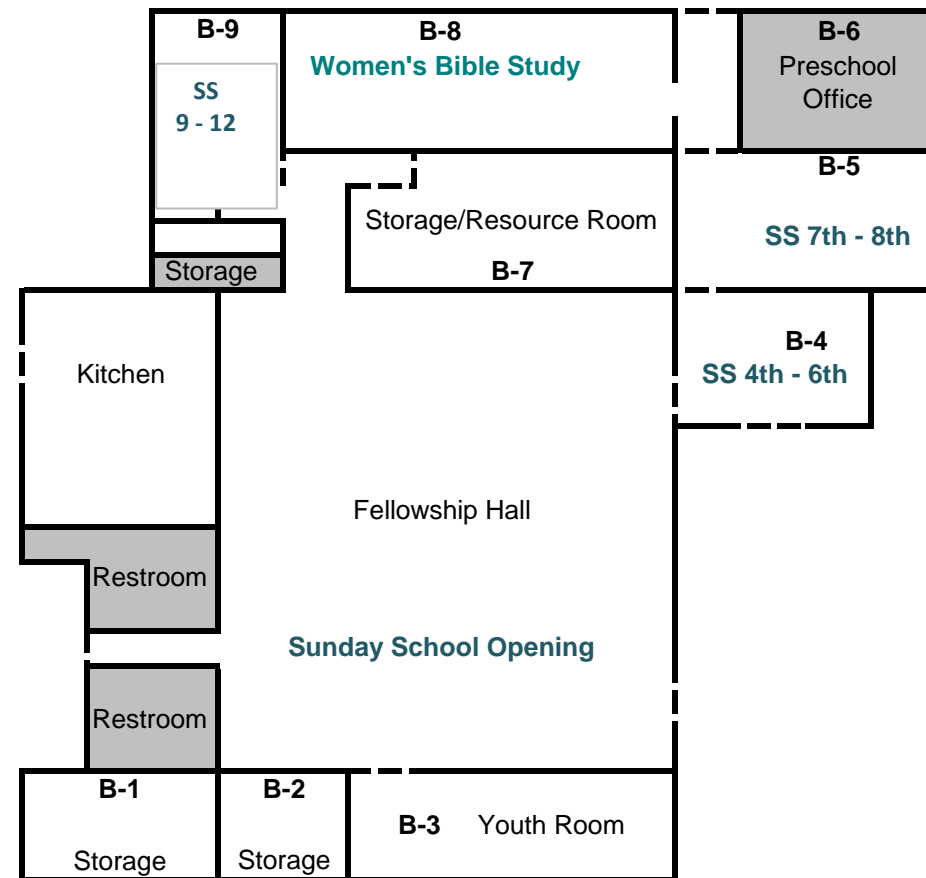

Bethany Lutheran Church Map

Azalea Way

"D" Building

"C" Building

"A" Building

"E" Building

Orchard Ave.